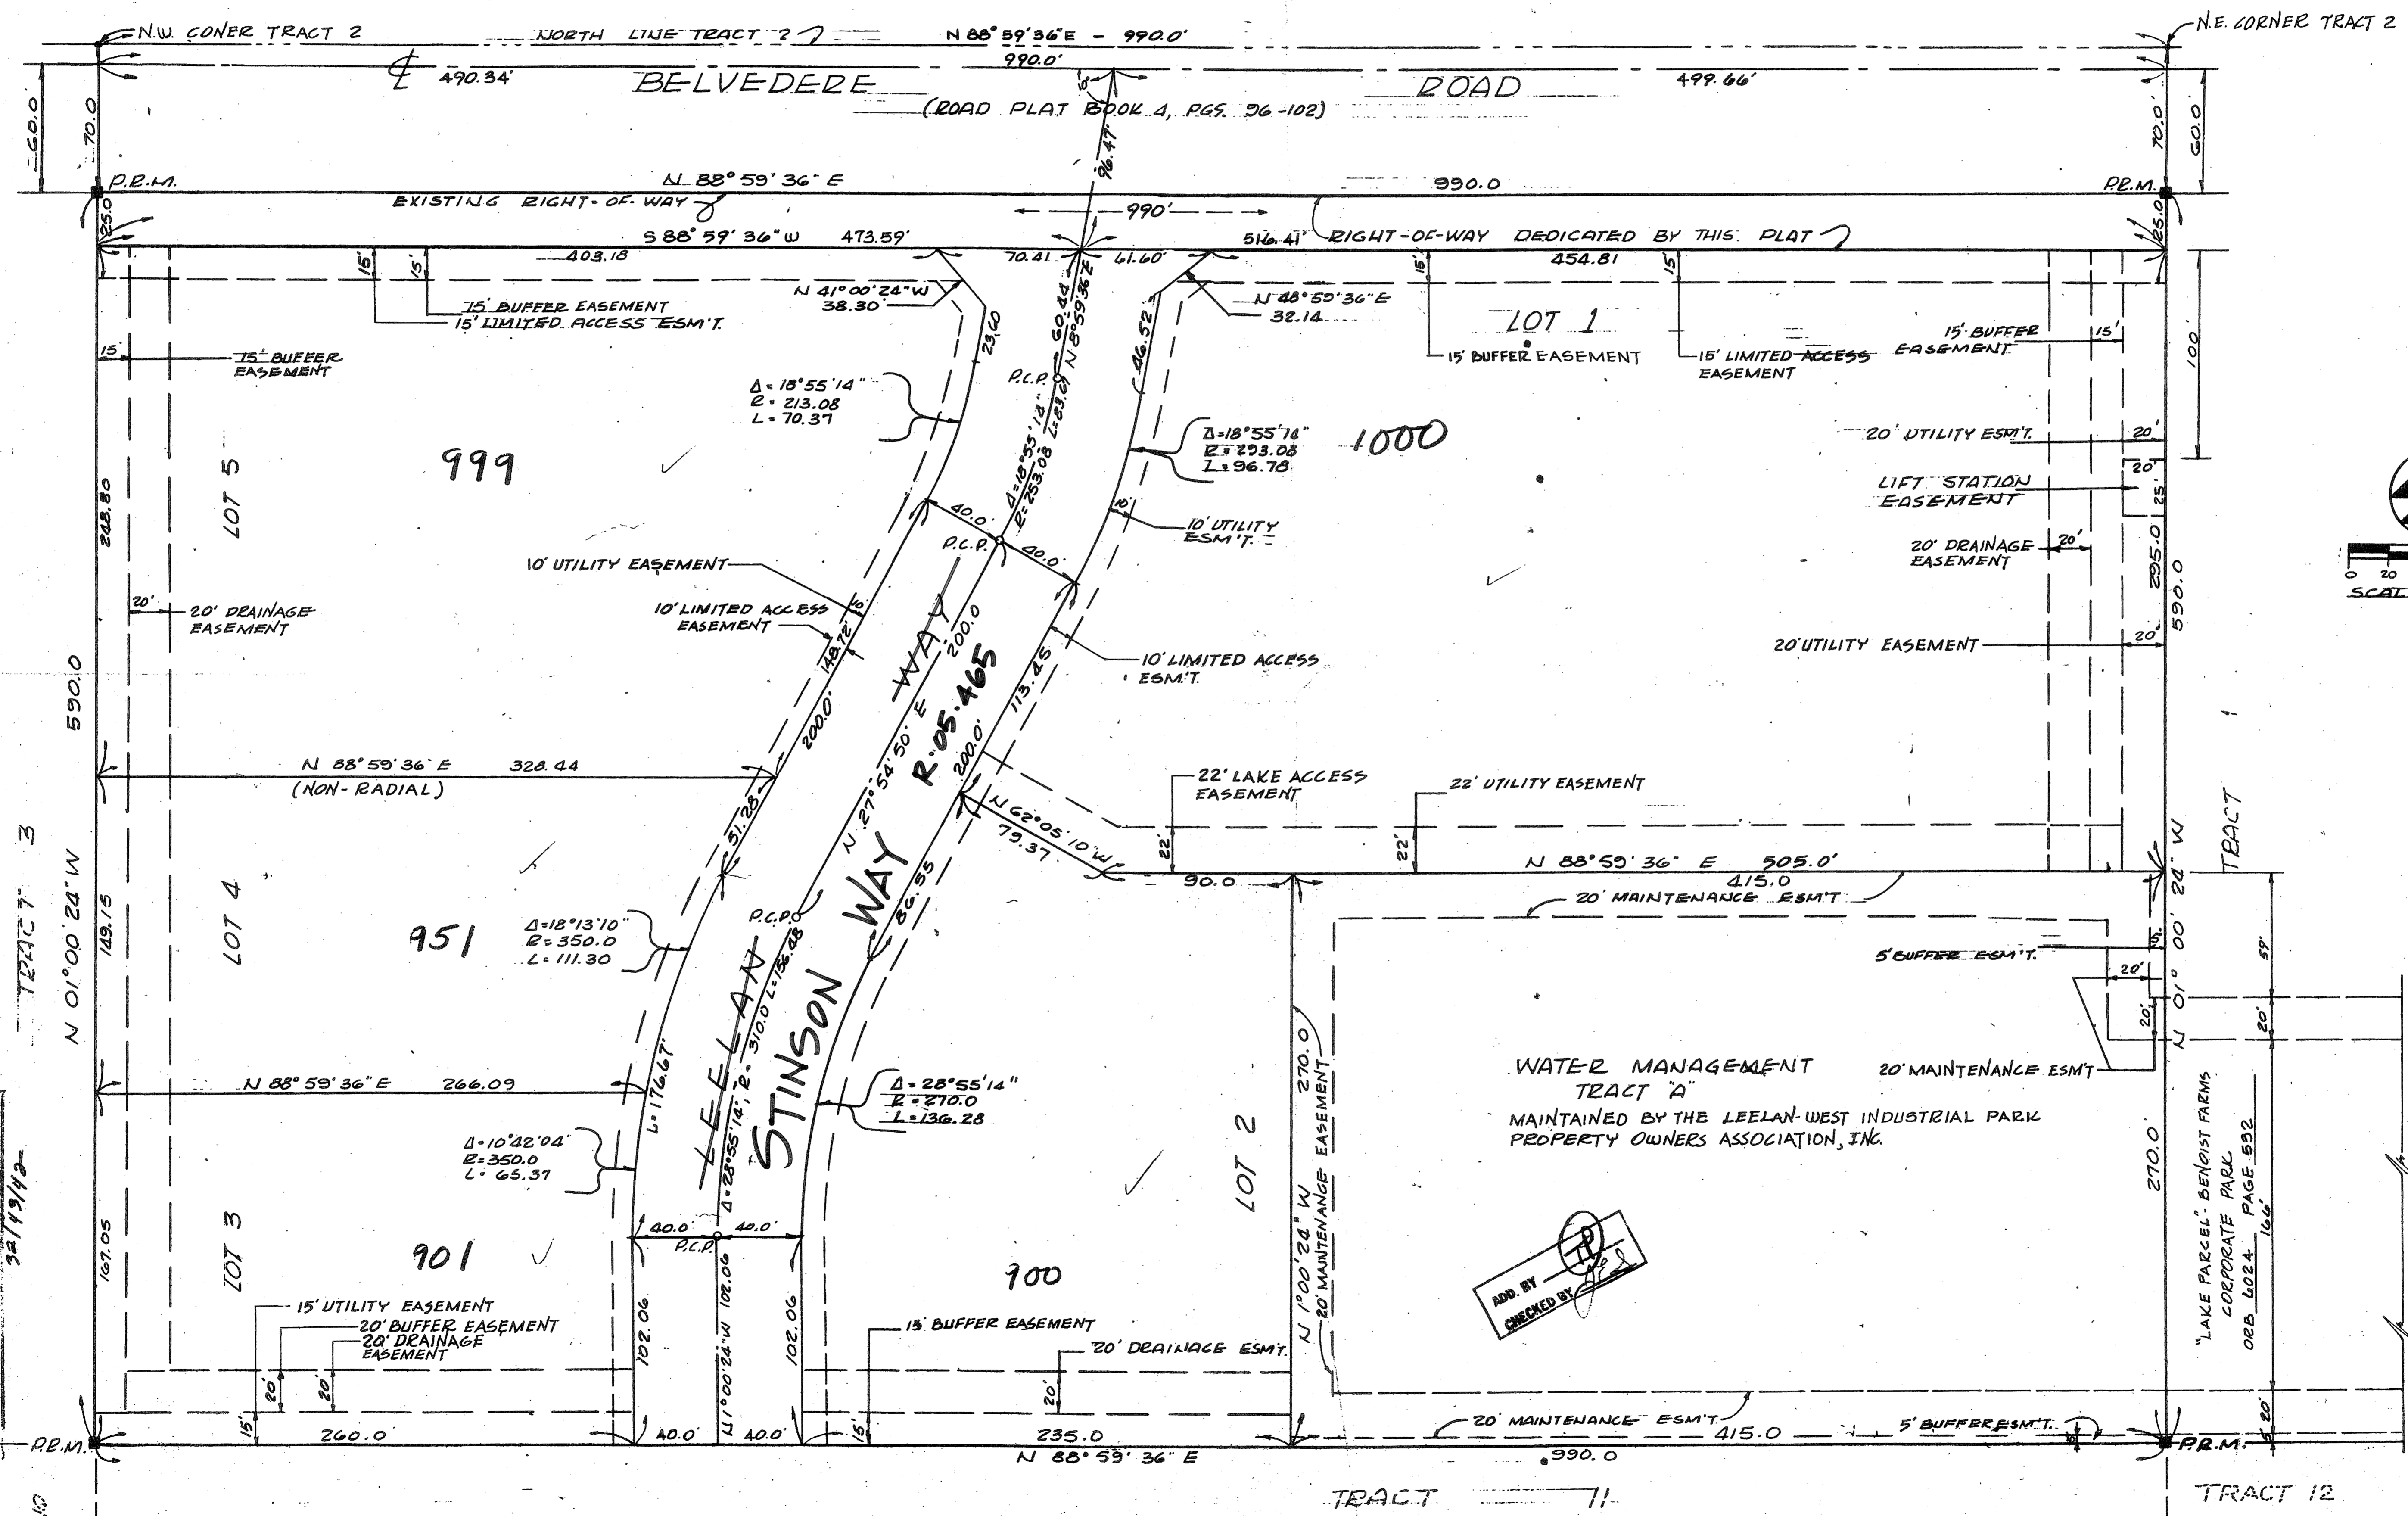

09/13/2005 11:55:44 PALM BEACH COUNTY PZ&B

0516-001

134

LEELAN WEST INDUSTRIAL PARK
 SECTION 32, T43S, R42E, BEING A REPLAT OF PART OF TRACT 2, BLOCK 7, PALM BEACH FARMS CO. PLAT NO. 3
 RECORDED IN PLAT BOOK 2, PAGE 45, PUBLIC RECORDS OF PALM BEACH COUNTY, FLORIDA
 NOVEMBER 1988 SHEET 2 OF 2

Division: Leelan West Ind. Park
 Book: 62 PAGE: 133-134
 Flood Map #: 150A
 Zoning: IL 82-18
 ZIP Code: 33411
 TAZ: 821
 Date: 02/19/82

Pet. 82-182
 0516-001

62/134

ROBERT A. [Signature]
 LAND SURVEYORS
 3285-B LAKE WORTH RD.
 LAKE WORTH, FLORIDA 33461

LEELAN WEST IND. PARK